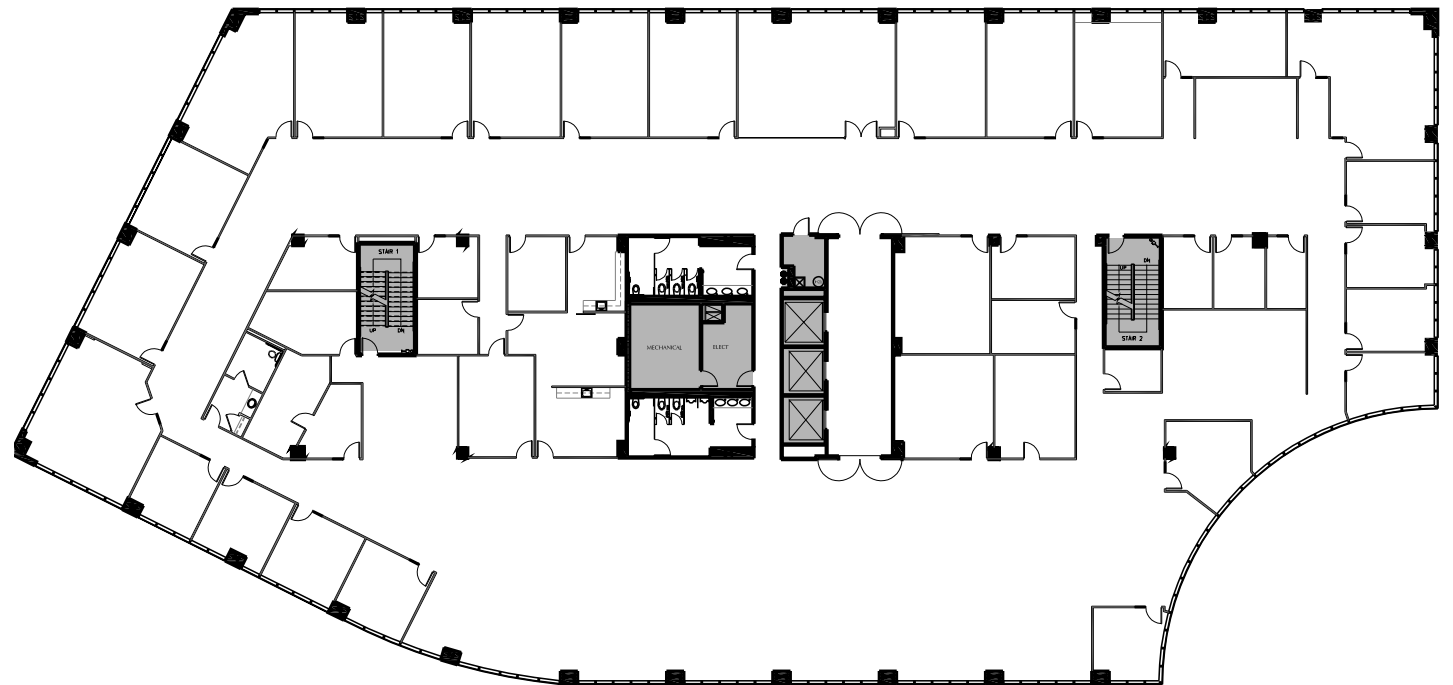

Aero Long Beach

3840 Kilroy Airport Way, Long Beach CA, 90806
Floor 5, Suite 500

28,737 RSF
Available Now

Jason Fine
424.294.3431
jason.fine@am.jll.com
lic. 01219780

Monica Enes
949.296.3619
monica.enes@am.jll.com
lic. 02067172