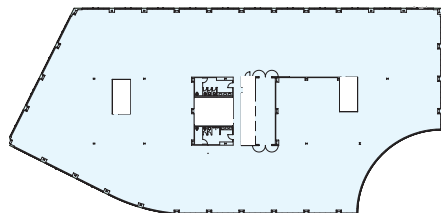

Aero Long Beach

3840 Kilroy Airport Way, Long Beach CA, 90806
Floor 5, Suite 500

28,737 RSF
Available Now

Jason Fine
424.294.3431
jason.fine@am.jll.com
lic. 01219780

Monica Enes
949.296.3619
monica.enes@am.jll.com
lic. 02067172