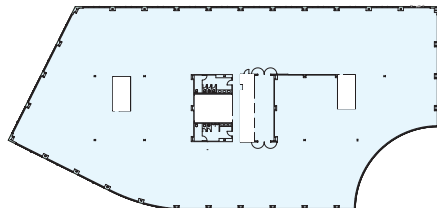

Aero Long Beach

3840 Kilroy Airport Way, Long Beach CA, 90806
Floor 4, Suite 400

28,737 RSF
Available Now

Jason Fine
424.294.3431
jason.fine@am.jll.com
lic. 01219780

Monica Enes
949.296.3619
monica.enes@am.jll.com
lic. 02067172